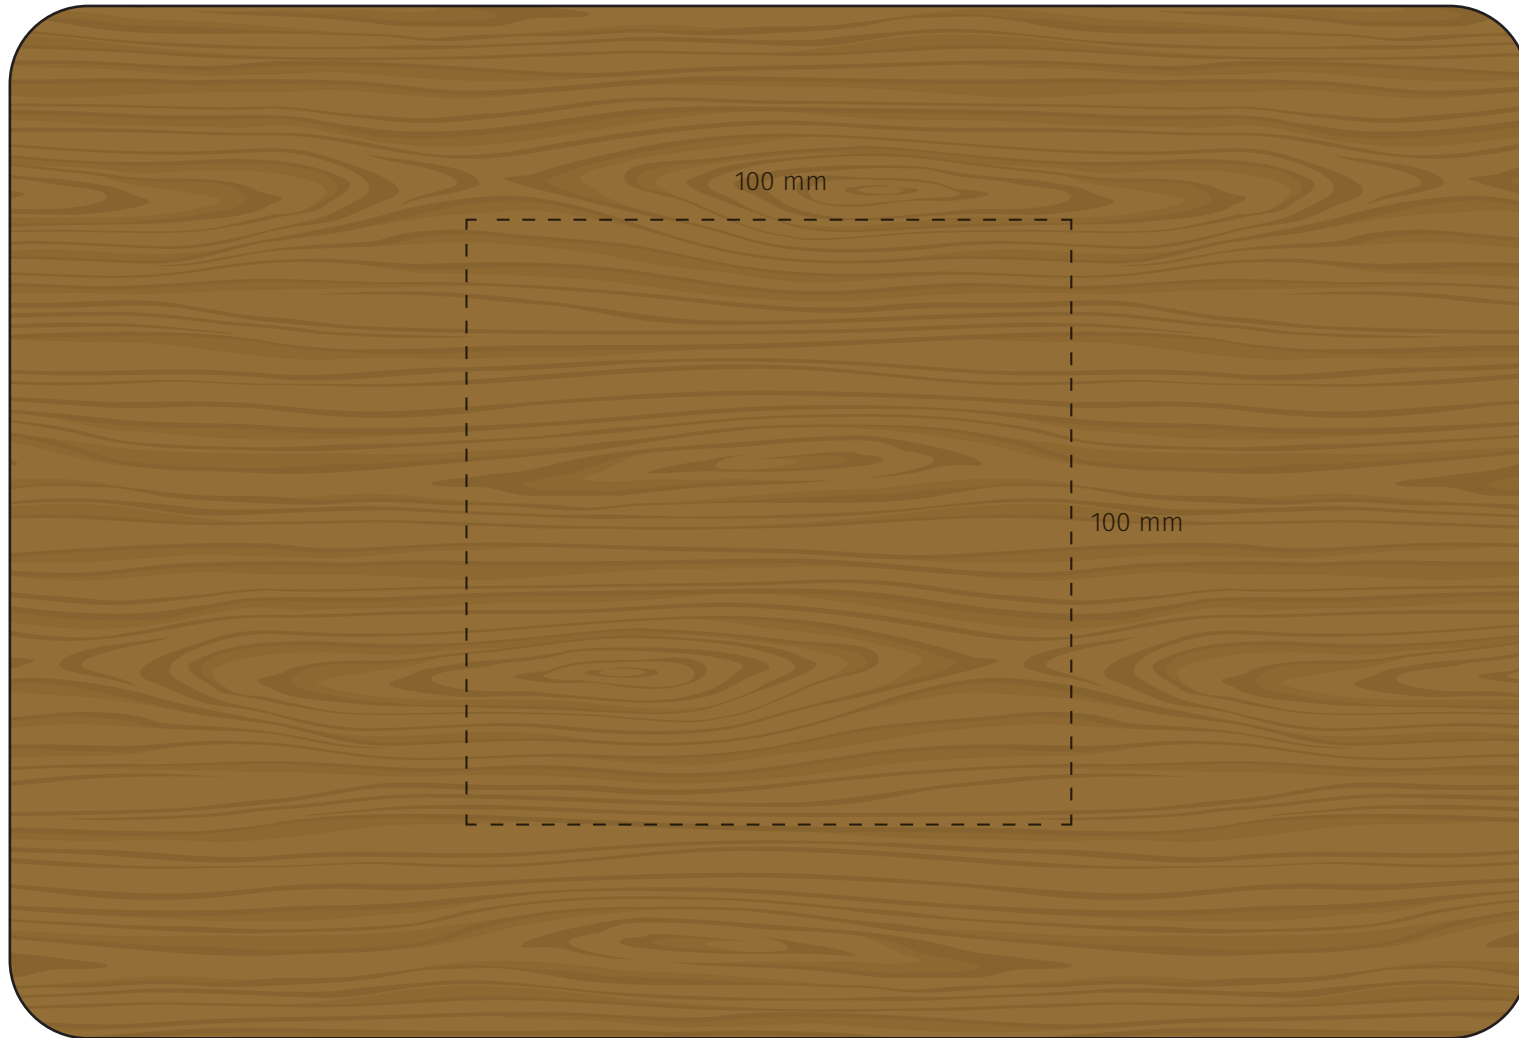

**TEMPLATE:**  
■ PETITE RECTANGULAR CHEESE BOARD

SCREEN PRINTED

Item shown at 80% actual size when viewed on A4 paper

BRANDING

Screen print: Maximum branding area 200 x 130 mm

**TEMPLATE:**  
■ PETITE RECTANGULAR CHEESE BOARD

ENGRAVED

Item shown at 80% actual size when viewed on A4 paper

BRANDING

Screen print: Maximum branding area 100 x 100 mm